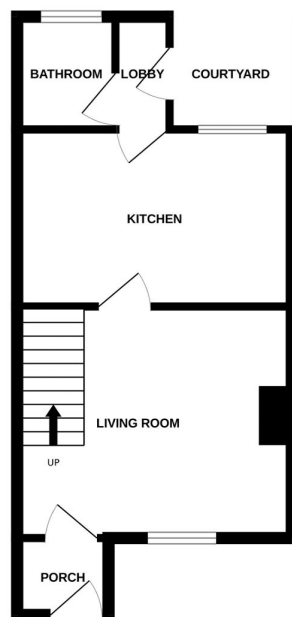

Key Features

- Beautiful Flint Cottage offering a blend of historical character and modern convenience
- Easy access to the main A11 for those commuting by road
- The Lizard, offers residents the opportunity to enjoy peaceful walks amidst fields and the tranquil rivertiffey
- Quiet cul de sac / off road location / additional parking is available for visitors
- The perfect home for those looking for 'something different from the norm'
- A conservation area close to the towns railway station with regular services to Norwich and Cambridge
- Minutes from the historic town centre of Wymondham with all its amenities
- Comprising of two bedrooms, bathroom, living room, and kitchen, with parking for two cars in the front garden
- In need of some improvement / hence the price / must view to fully appreciate
- See our online listing for further details regarding flood risk, broadband speed and other material information.

GROUND FLOOR