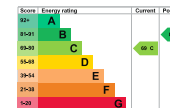

Rules on letting this property

Energy rating and score

For properties in England and Wales:

1/4

eXp World UK Ltd is a registered company at Level 37, 25 Canada Square, London, E14 5LQ.
Registered company number is 12016573. VAT Registration Number is 327 4120 29